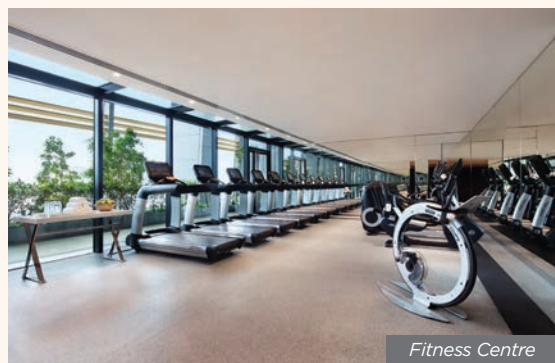

Flow18 Swimming Pool

Recreation & Leisure

- Fitness Centre
- 2 Sky Gardens
- Connected to shopping and leisure facilities in adjacent malls
- 2 Swimming Pools
- Spa by JW

Guest Services

- Concierge Desk
- Business Services
- Airport Transfer Service
- Babysitting Service
- Executive Lounge
- Guest Laundry
- 24-hour In-Room Dining
- Wireless Internet Access