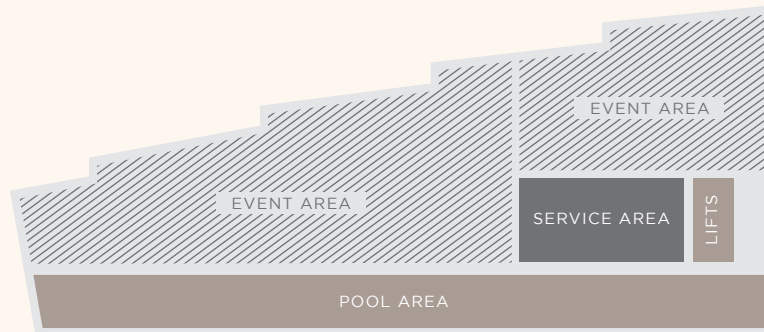

- 1 Grand Ballroom housed in a restored 1930s heritage building
- 15 meeting rooms located at Assembly
- 1 event venue located at The NCO Club
- 1 outdoor event venue at Ebb6

Grand Ballroom - Level 1

Grand Ballroom - Level 2

East Tower - Ebb6

LEVEL	SPACE	DIMENSIONS (L X W X H)	SQUARE METRES	SQUARE FEET	THEATRE	CLASSROOM	CONFERENCE	U-SHAPE	RECEPTION	BANQUET
6	Outdoor Event Space	30.0 x 7.6	228	2,454	-	-	-	-	100	-

The NCO Club - Level 3