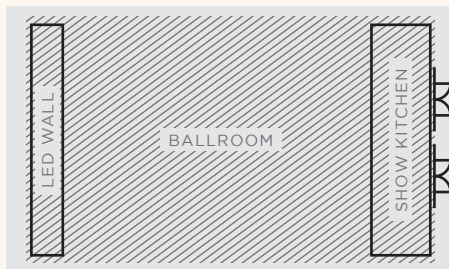

Fitness Centre

For reservations, please contact our Worldwide Reservations Centre, Sales Office or book online at jwmarriottsingapore.com

Grand Ballroom

Assembly - Meeting Room

Meeting & Event Facilities

1,664 square metres of total meetings & events space:

Grand Ballroom - Level 2M

LEVEL	SPACE	DIMENSIONS (L X W X H)	SQUARE METRES	SQUARE FEET	THEATRE	CLASSROOM	CONFERENCE	U-SHAPE	RECEPTION	BANQUET
1	Foyer	17.6 x 17.4 x 3.0	306	3,294	-	-	-	-	150	60
2	Ballroom	27.7 x 16.0 x 10.0	443	4,768	420	252	72	60	400	280
2M	Mezzanine	12.9 x 6.4 x 2.6	82	886	-	-	-	-	-	50

LEVEL	SPACE	DIMENSIONS (L X W X H)	SQUARE METRES	SQUARE FEET	THEATRE	CLASSROOM	CONFERENCE	U-SHAPE	RECEPTION	BANQUET
3	Britannia Room	11.3 x 6.4 x 3.4	72	778	72	30	32	24	72	-

Assembly Meeting Rooms - Level 1

Assembly Meeting Rooms - Level 2

LEVEL	SPACE	DIMENSIONS (L X W X H)	SQUARE METRES	SQUARE FEET	THEATRE	CLASSROOM	CONFERENCE	U-SHAPE	RECEPTION	BANQUET
2	HQ	8.1 x 5.8 x 3.4	47	509	33	12	8	12	33	16
	India	8.1 x 5.7 x 3.4	46	495	33	12	8	12	33	16
	HQ / India	8.1 x 11.7 x 3.4	95	1,019	72	30	20	24	72	40
	Juliet	4.9 x 5.8 x 3.4	28	301	18	8	4	6	18	10
	Kilo	4.9 x 5.8 x 3.4	28	303	18	8	4	6	18	10
	Juliet / Kilo	9.8 x 5.8 x 3.4	56	603	36	16	12	14	36	20
	Lima	4.0 x 4.3 x 3.4	17	182	12	4	6	-	12	8
	Mike	6.6 x 4.3 x 3.4	28	303	16	10	8	8	16	10
	Lima / Mike	10.6 x 4.3 x 3.4	45	486	28	14	16	14	28	20
	November	7.4 x 5.7 x 3.4	43	460	33	12	8	12	33	16
	Oscar	7.4 x 5.4 x 3.4	40	431	33	12	8	12	33	16
	November / Oscar	7.4 x 11.1 x 3.4	83	889	72	30	32	24	72	40