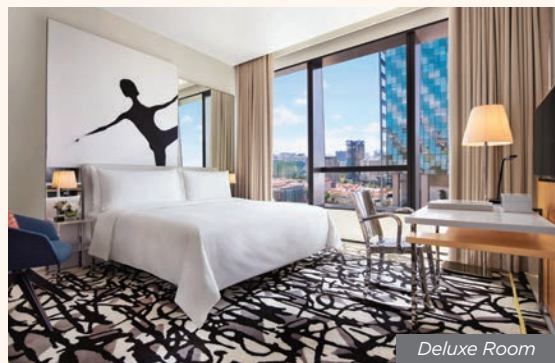

Deluxe Room

Accommodation

ROOM CATEGORY	NO. OF ROOMS	SQUARE METRES
Studio Room	51	30
Deluxe Room	271	35
Premier Room	56	40
Premier Marina View Room	48	40
Club Deluxe Room	104	35
Club Premier Room	57	40
Deluxe Suite	24	74
Premier Suite	11	100
Premier Marina View Suite	10	100
Chairman Suite	1	219
Presidential Suite	1	248