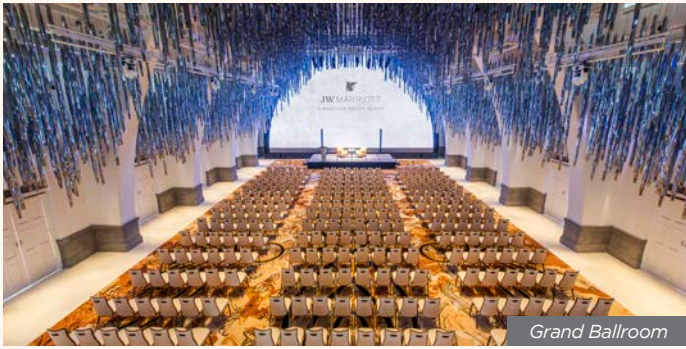

Flow18 Swimming Pool

Recreation & Leisure

- Fitness Centre
- 2 Sky Gardens
- Connected to shopping and leisure facilities in adjacent malls
- 2 Swimming Pools
- Spa by JW

Guest Services

- Concierge Desk
- Business Services
- Airport Transfer Service
- Babysitting Service
- Executive Lounge
- Guest Laundry
- 24-hour In-Room Dining
- Wireless Internet Access

Fitness Centre

For reservations, please contact our Worldwide Reservations Centre, Sales Office or book online at jwmarriottsingapore.com

Grand Ballroom

Assembly - Meeting Room

Meeting & Event Facilities

1,664 square metres of total meetings & events space:

Assembly Meeting Rooms - Level 2

LEVEL	SPACE	DIMENSIONS (L X W X H)	SQUARE METRES	SQUARE FEET	THEATRE	CLASSROOM	CONFERENCE	U-SHAPE	RECEPTION	BANQUET
2	HQ	8.1 x 5.8 x 3.4	47	509	33	12	8	12	33	16
	India	8.1 x 5.7 x 3.4	46	495	33	12	8	12	33	16
	HQ / India	8.1 x 11.7 x 3.4	95	1,019	72	30	20	24	72	40
	Juliet	4.9 x 5.8 x 3.4	28	301	18	8	4	6	18	10
	Kilo	4.9 x 5.8 x 3.4	28	303	18	8	4	6	18	10
	Juliet / Kilo	9.8 x 5.8 x 3.4	56	603	36	16	12	14	36	20
	Lima	4.0 x 4.3 x 3.4	17	182	12	4	6	-	12	8
	Mike	6.6 x 4.3 x 3.4	28	303	16	10	8	8	16	10
	Lima / Mike	10.6 x 4.3 x 3.4	45	486	28	14	16	14	28	20
	November	7.4 x 5.7 x 3.4	43	460	33	12	8	12	33	16
	Oscar	7.4 x 5.4 x 3.4	40	431	33	12	8	12	33	16
	November / Oscar	7.4 x 11.1 x 3.4	83	889	72	30	32	24	72	40