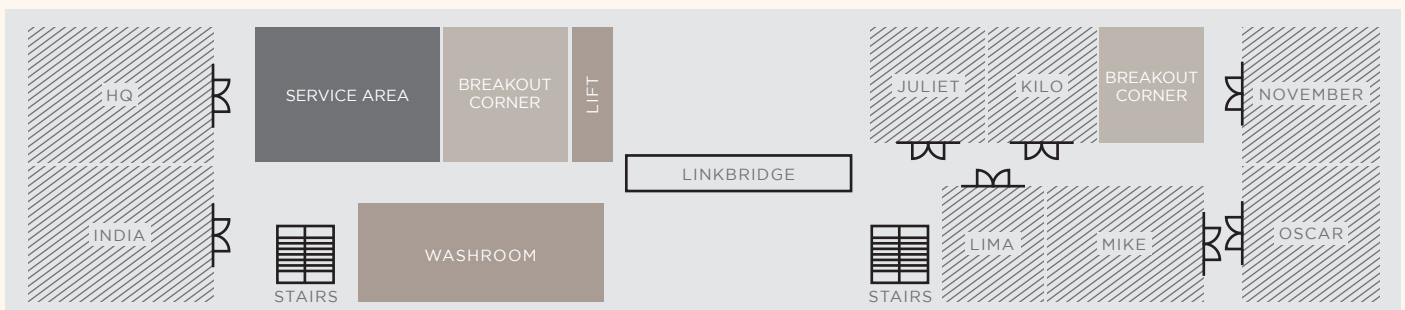

Assembly Meeting Rooms - Level 2

LEVEL	SPACE	DIMENSIONS (L X W X H)	SQUARE METRES	SQUARE FEET	THEATRE	CLASSROOM	CONFERENCE	U-SHAPE	RECEPTION	BANQUET
2	HQ	8.1 x 5.8 x 3.4	47	509	33	12	8	12	33	16
	India	8.1 x 5.7 x 3.4	46	495	33	12	8	12	33	16
	HQ / India	8.1 x 11.7 x 3.4	95	1,019	72	30	20	24	72	40
	Juliet	4.9 x 5.8 x 3.4	28	301	18	8	4	6	18	10
	Kilo	4.9 x 5.8 x 3.4	28	303	18	8	4	6	18	10
	Juliet / Kilo	9.8 x 5.8 x 3.4	56	603	36	16	12	14	36	20
	Lima	4.0 x 4.3 x 3.4	17	182	12	4	6	-	12	8
	Mike	6.6 x 4.3 x 3.4	28	303	16	10	8	8	16	10
	Lima / Mike	10.6 x 4.3 x 3.4	45	486	28	14	16	14	28	20
	November	7.4 x 5.7 x 3.4	43	460	33	12	8	12	33	16
	Oscar	7.4 x 5.4 x 3.4	40	431	33	12	8	12	33	16
	November / Oscar	7.4 x 11.1 x 3.4	83	889	72	30	32	24	72	40