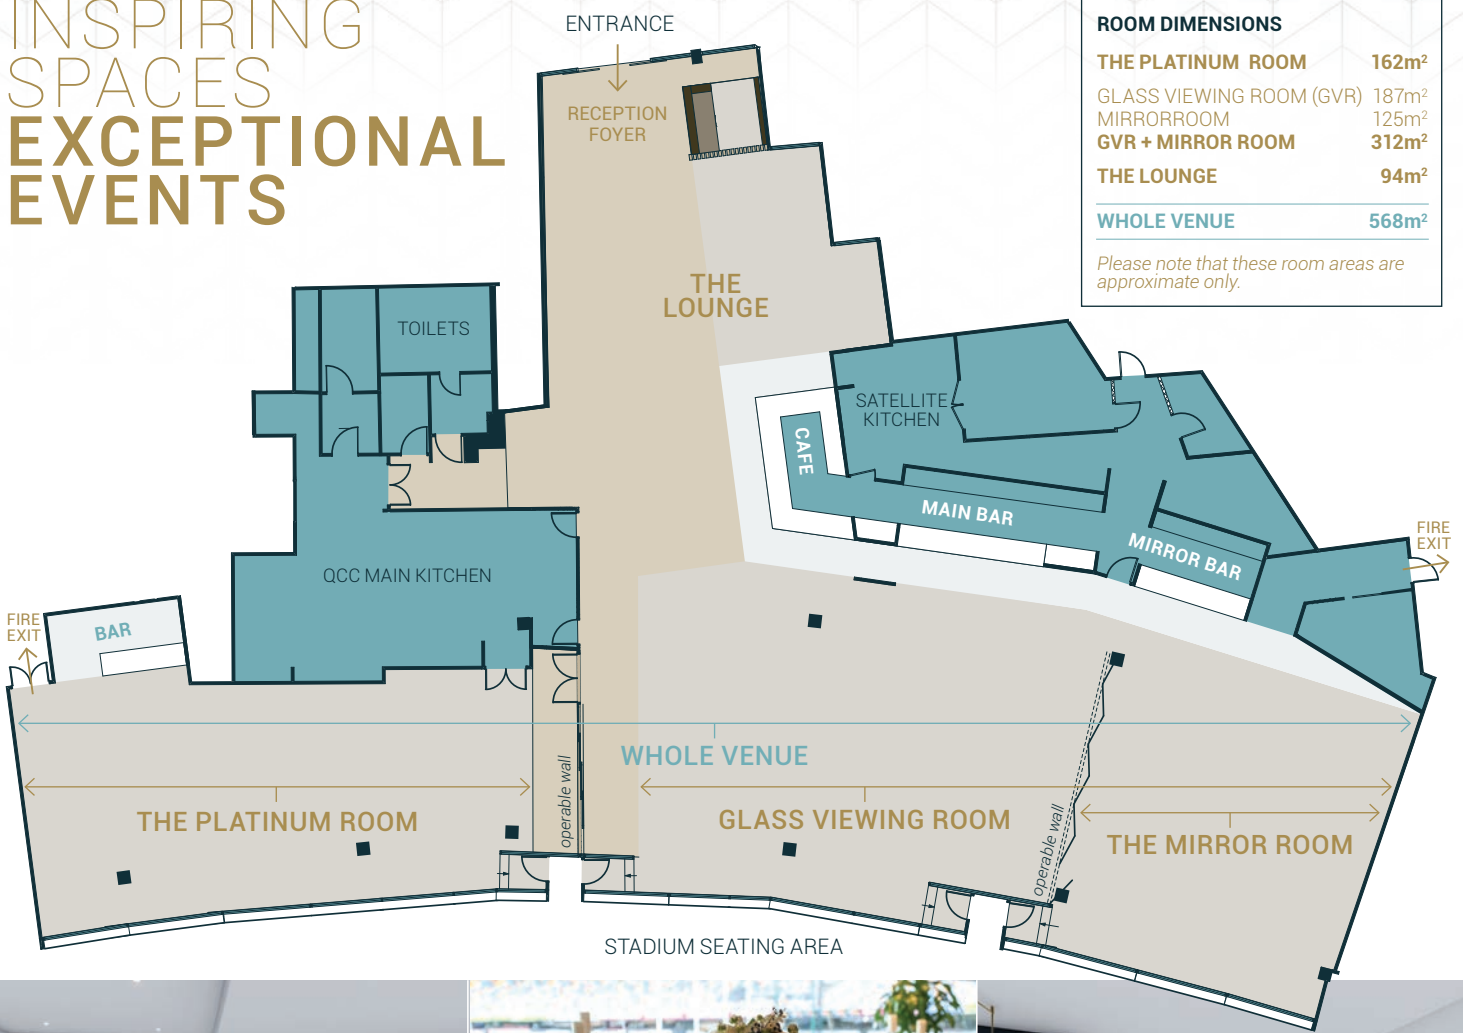

INSPIRING SPACES EXCEPTIONAL EVENTS

ROOM DIMENSIONS	
THE PLATINUM ROOM	162m ²
GLASS VIEWING ROOM (GVR)	187m ²
MIRROR ROOM	125m ²
GVR + MIRROR ROOM	312m ²
THE LOUNGE	94m ²
WHOLE VENUE	568m²

Please note that these room areas are approximate only.

GLASS VIEWING ROOM

THE PLATINUM ROOM

THE MIRROR ROOM

350	600	400	280
BANQUET	COCKTAIL	THEATRE	CABARET

120	150	120	96
BANQUET	COCKTAIL	THEATRE	CABARET

60	120	80	48
BANQUET	COCKTAIL	THEATRE	CABARET

Tastefully redesigned with you in mind

Boasting an impressive transformation and magnificent views of The Gabba, the new look Queensland Cricketers' Club has been inspired by the stunning patterns and colours of the art deco era. Coupled with bespoke features of beautifully crafted retractable walls for flexibility of space and increased function capacities, the latest in AV, lighting and sound technology, and the renowned culinary delights from our own private kitchen – we've redesigned with you in mind to make sure your event experience is unforgettable.