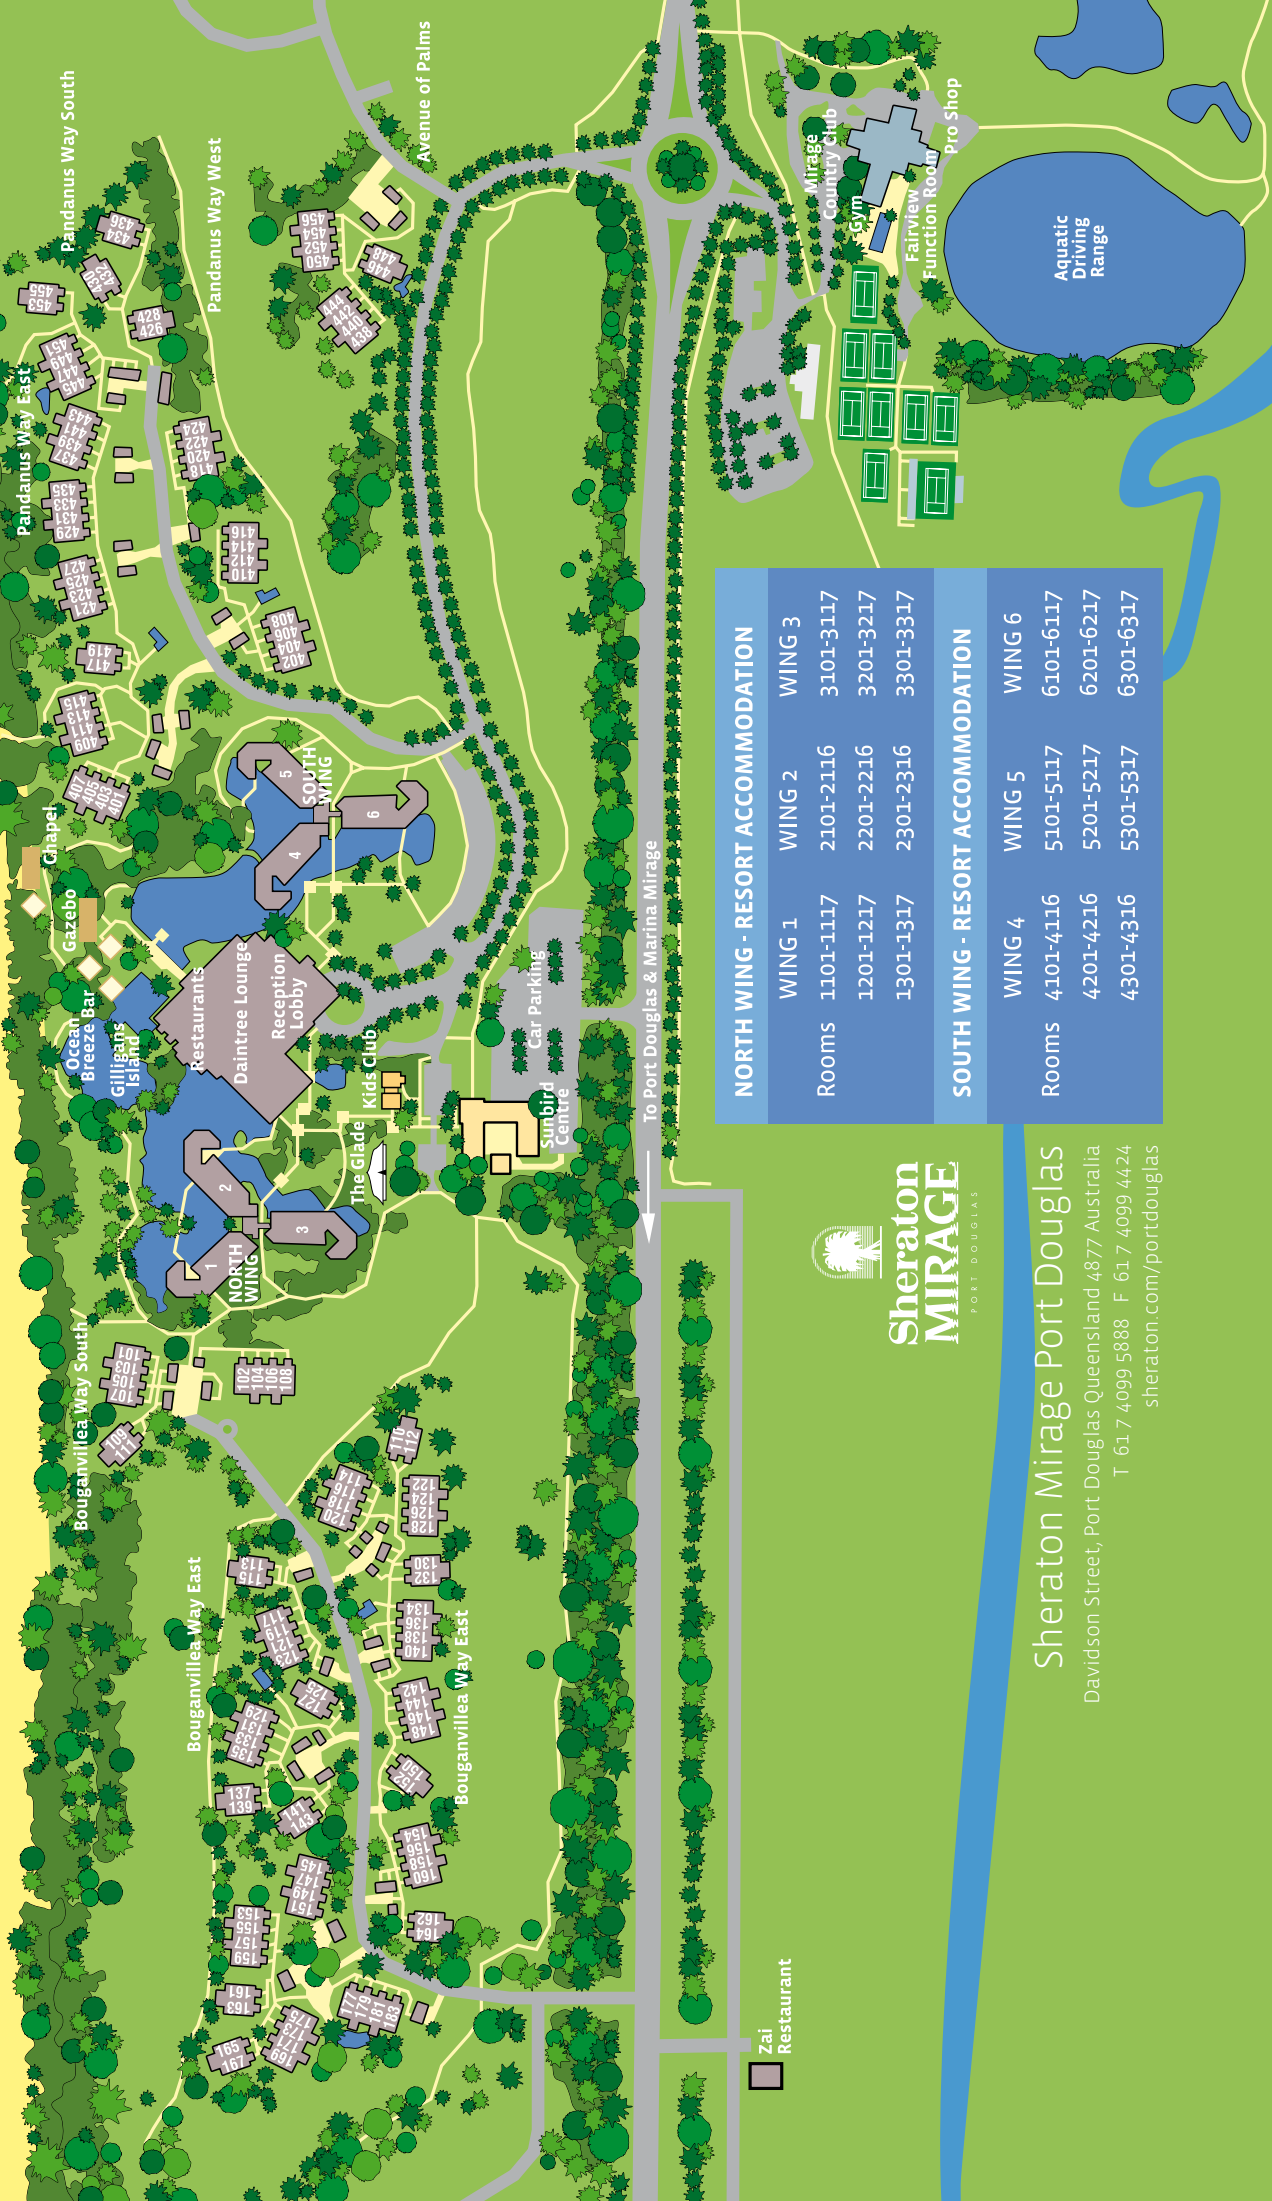

Sheraton Mirage Port Douglas

Davidson Street, Port Douglas Queensland 4877 Australia

T 61 7 4099 5888 F 61 7 4099 4424

sheraton.com/portdouglas

Room Dimensions and Seating Capacity

Room Name	Length (m)	Width (m)	Height (m)	Sq. Metres	Theatre	Banquet	Reception	Classroom	U-Shape
Mirage Ballroom	21.2	13.1	5.0	278	300	200	300	180	70
Ballroom 1	13.2	6.9	5.0	94	80	60	100	50	35
Ballroom 2	13.2	6.9	5.0	92	80	60	100	50	35
Ballroom 3	13.2	6.9	5.0	94	80	60	100	50	35
Mirage Ballroom Foyer			4.0	260			200		
Pandanus Boardroom			5.0	101	80	70	80	40	40
Boardroom 1	7.1	6.1	5.0	43	40	30	40	20	20
Boardroom 2	9.2	5.3	5.0	48	40	40	40	20	20
IL Pescatore	-	-	-	-	-	70/20	-	-	-
Lagoons Restaurant	-	-	-	-	-	220	-	-	-
Poolside Gazebo	-	-	-	-	-	360	500	-	-
The Glade Pavilion	40	20	-	800	850	500	1000	480	-
Daintree Bar	-	-	-	-	-	-	70	-	-
Daintree Lounge	-	-	-	-	-	-	250	-	-
Gilligans Island	-	-	-	-	-	100	150	-	-
Fairview Function Room*	-	-	-	-	130	100	200	70	40
Country Club Lawn	-	-	-	-	-	400	750	-	-

*Fairview Function Room is located at Mirage Country Club

Four Mile Beach

NORTH WING - RESORT ACCOMMODATION			
	WING 1	WING 2	WING 3
Rooms	1101-1117	2101-2116	3101-3117
	1201-1217	2201-2216	3201-3217
	1301-1317	2301-2316	3301-3317
SOUTH WING - RESORT ACCOMMODATION			
	WING 4	WING 5	WING 6
Rooms	4101-4116	5101-5117	6101-6117
	4201-4216	5201-5217	6201-6217
	4301-4316	5301-5317	6301-6317