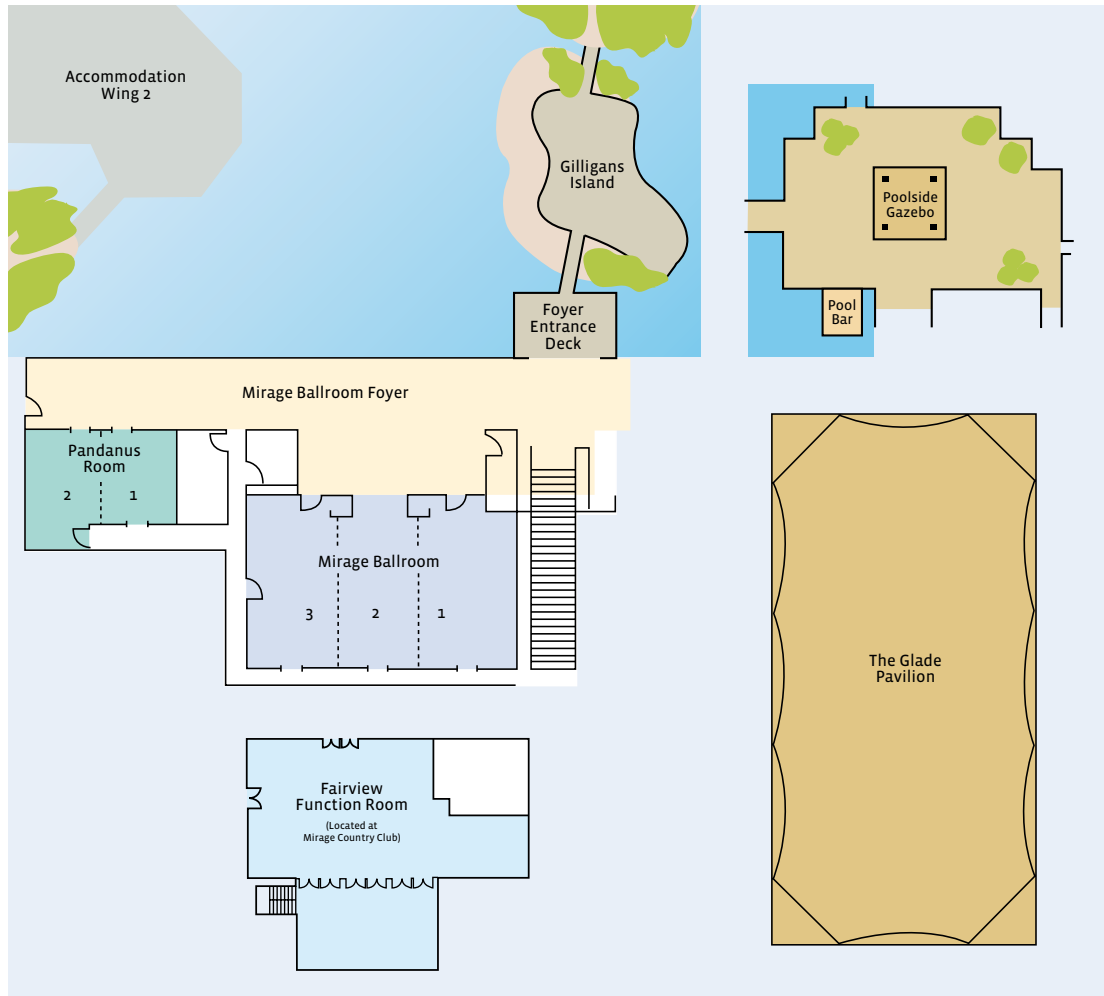

Sheraton Mirage Port Douglas

Davidson Street, Port Douglas Queensland 4877 Australia

T 61 7 4099 5888 F 61 7 4099 4424

sheraton.com/portdouglas

Room Dimensions and Seating Capacity

Room Name	Length (m)	Width (m)	Height (m)	Sq. Metres	Theatre	Banquet	Reception	Classroom	U-Shape
Mirage Ballroom	21.2	13.1	5.0	278	300	200	300	180	70
Ballroom 1	13.2	6.9	5.0	94	80	60	100	50	35
Ballroom 2	13.2	6.9	5.0	92	80	60	100	50	35
Ballroom 3	13.2	6.9	5.0	94	80	60	100	50	35
Mirage Ballroom Foyer			4.0	260			200		
Pandanus Boardroom			5.0	101	80	70	80	40	40
Boardroom 1	7.1	6.1	5.0	43	40	30	40	20	20
Boardroom 2	9.2	5.3	5.0	48	40	40	40	20	20
IL Pescatore	-	-	-	-	-	70/20	-	-	-
Lagoons Restaurant	-	-	-	-	-	220	-	-	-
Poolside Gazebo	-	-	-	-	-	360	500	-	-
The Glade Pavilion	40	20	-	800	850	500	1000	480	-
Daintree Bar	-	-	-	-	-	-	70	-	-
Daintree Lounge	-	-	-	-	-	-	250	-	-
Gilligans Island	-	-	-	-	-	100	150	-	-
Fairview Function Room*	-	-	-	-	130	100	200	70	40
Country Club Lawn	-	-	-	-	-	400	750	-	-

*Fairview Function Room is located at Mirage Country Club

Four Mile Beach

NORTH WING - RESORT ACCOMMODATION			
	WING 1	WING 2	WING 3
Rooms	1101-1117	2101-2116	3101-3117
	1201-1217	2201-2216	3201-3217
	1301-1317	2301-2316	3301-3317
SOUTH WING - RESORT ACCOMMODATION			
	WING 4	WING 5	WING 6
Rooms	4101-4116	5101-5117	6101-6117
	4201-4216	5201-5217	6201-6217
	4301-4316	5301-5317	6301-6317