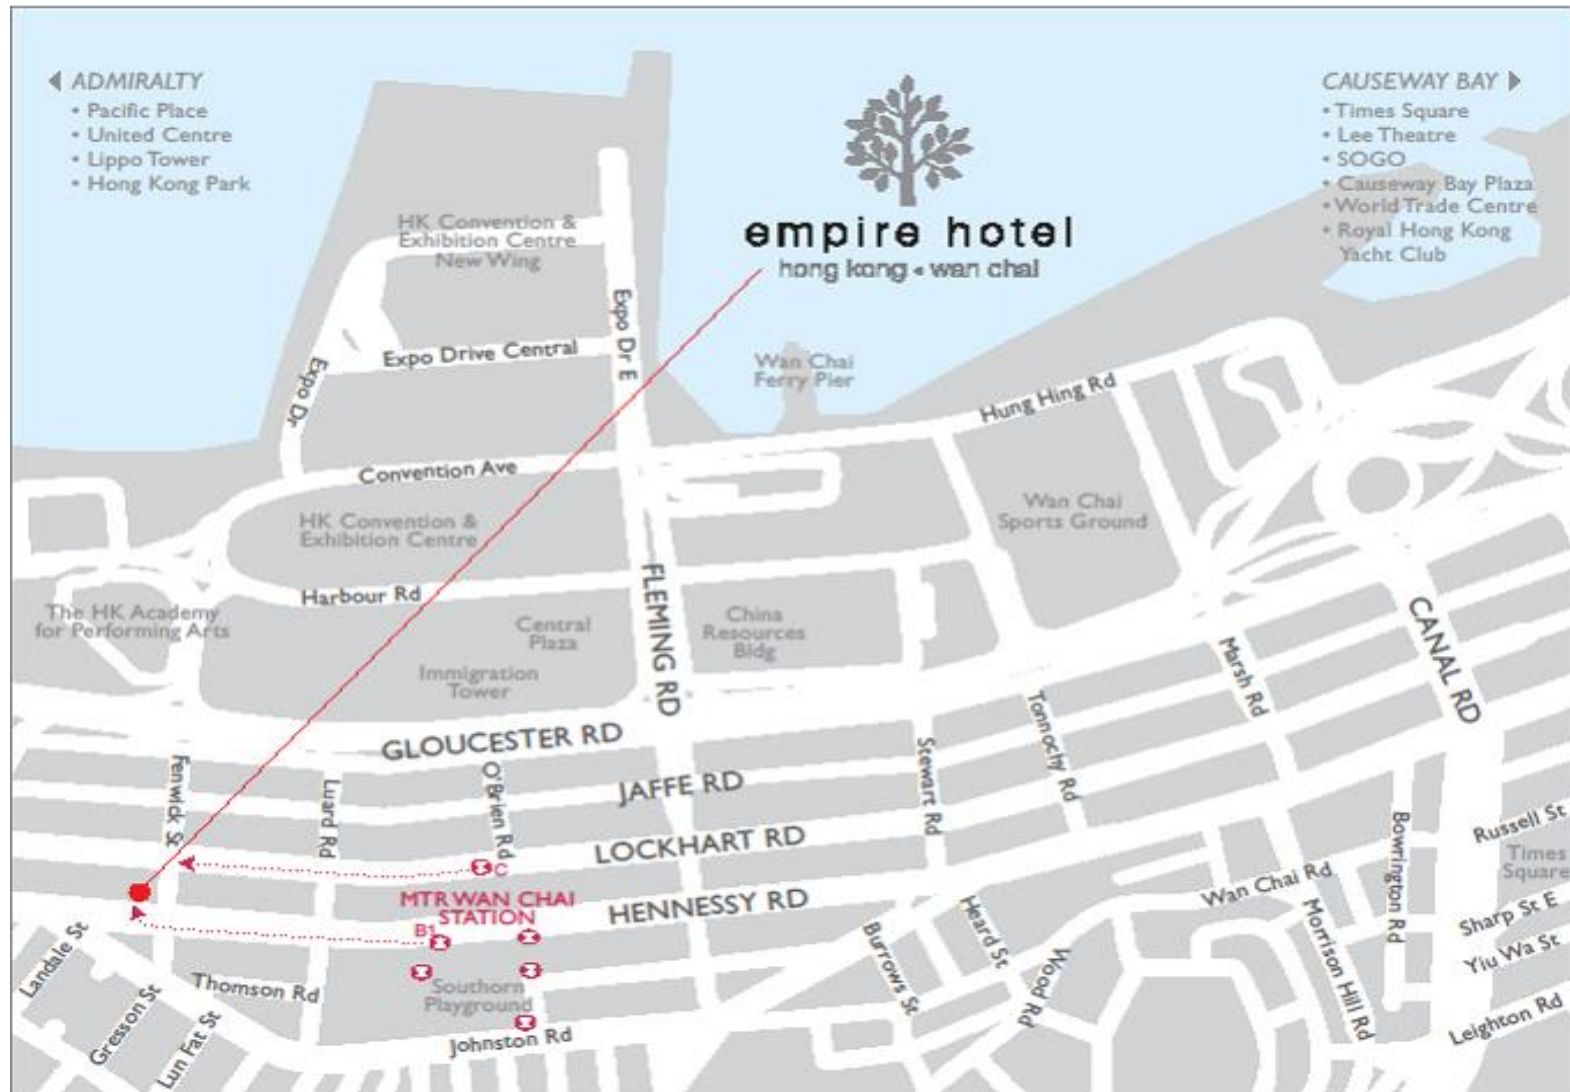

empire hotel

hong kong • wan chai

港 島 皇 悅 酒 店

33 Hennessy Road, Wan Chai

In the Heart of Wan Chai CBD

Location Map

33 Hennessy Road, Wan Chai, Hong Kong

✳ Nearest MTR Exit: Wan Chai Station, Exit B1 or C